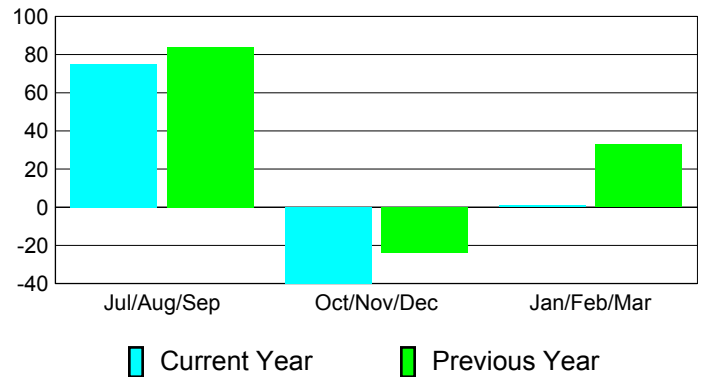

**Membership Results
2010-2011**

**Membership
2009-2010**

Month	Net Memb Goal	Actual New Memb	Actual Dropped Memb	Gain/Loss of Memb	Gain/Loss of Memb
Jul/Aug/Sep	200	164	-89	75	84
Oct/Nov/Dec	50	53	-93	-40	-24
Jan/Feb/Mar	75	82	-81	1	33
Totals	325	299	-263	36	93

Membership Results 2010-2011

Goal, New, Dropped, Gain/Loss

Comparison of Membership Gain/Loss

Current Year Compared to the Previous Year

Gender Comparison 2010-2011

Jul/Aug/Sep

Oct/Nov/Dec

Jan/Feb/Mar