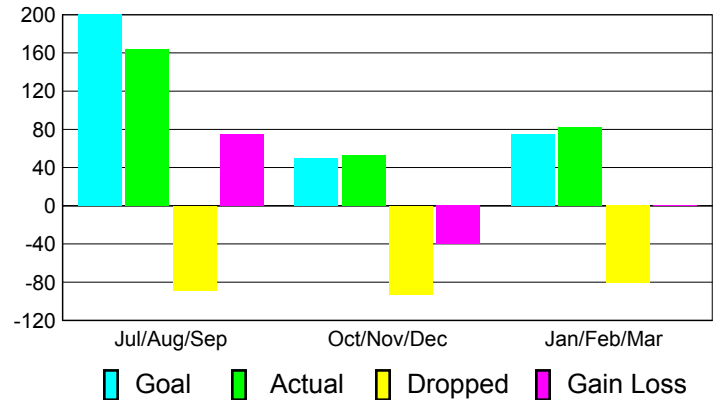

Membership Results 2010-2011

Goal, New, Dropped, Gain/Loss

Comparison of Membership Gain/Loss

Current Year Compared to the Previous Year