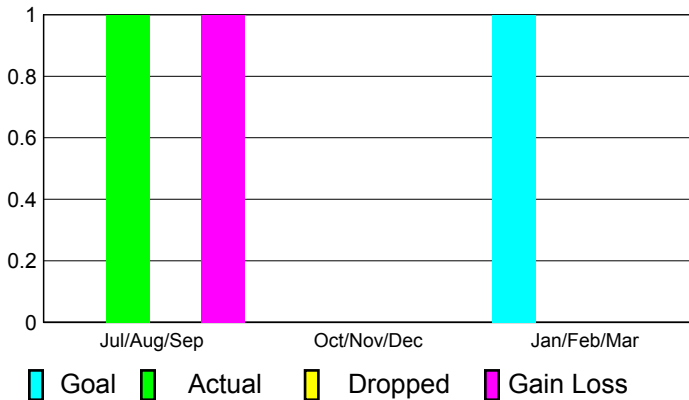

2010-2011 GMT Reports for District (or Undistricted) **District 330 B**

GMT: Shinobu Goto

Location: JAPAN

GMT CA: 5

CLUBS

**Club Results
2010-2011**

**Clubs
2009-2010**

Month	New Club Goal	Actual New Clubs	Actual Dropped Clubs	Gain/Loss of Clubs	Gain/Loss of Clubs
Jul/Aug/Sep	0	1	0	1	0
Oct/Nov/Dec	0	0	0	0	0
Jan/Feb/Mar	1	0	0	0	1
Totals	1	1	0	1	1

Club Results 2010-2011

Goal, New, Dropped, Gain/Loss

Comparison of Club Gain/Loss

Current Year Compared to the Previous Year

YTD Status Quo Clubs 2010-2011

Status Quo Clubs Compared to Status Quo Members

MEMBERSHIP